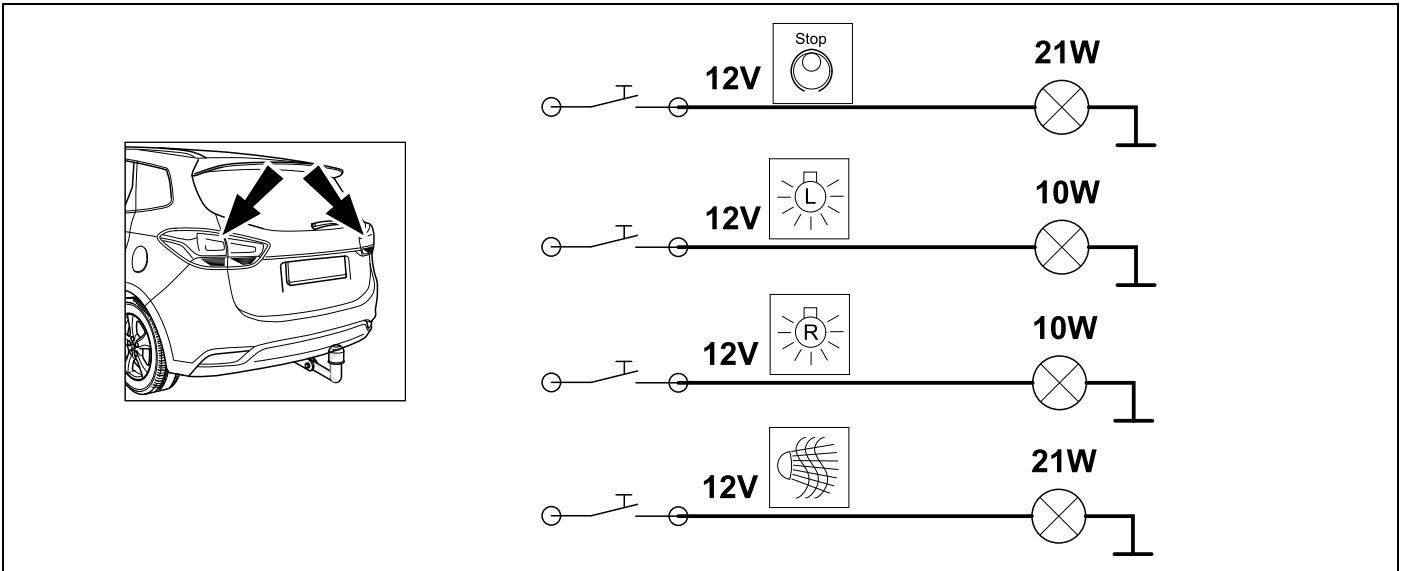

6 Without Multiplex-System / PWM

OPTION 1